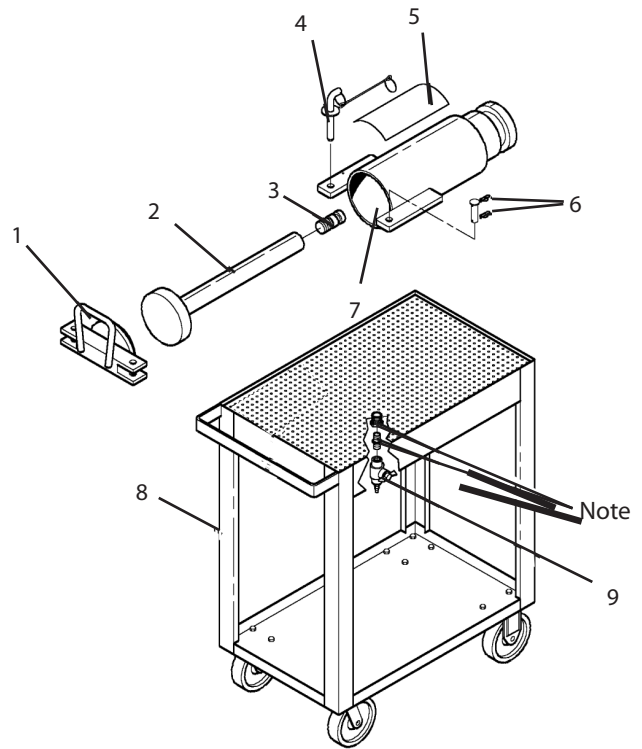

Model 6020 Quick•Crush™ Replacement Parts

KEY	PART NO.	DESCRIPTION
1.	91127	Crusher Door Assembly
2.	91129	Ram Plate Assembly
3.	823	Quick Disconnect Threaded Shoulder Stud
4.	97465	Locking Pin
5.	98078	Decal, Quick•Crush
6.	97464	Hinge Pin
7.	91128	Crusher Body
8.	6021	Drain Cart
9.	97468	Spigot

Note: Drain parts not serviceable

Huth Oil Filter Crusher Model HFC6007 Automotive and Light Truck Replacement Parts

KEY	PART NO.	DESCRIPTION
1.	92152	8 x 7 Air Cylinder
2.	92367	Air Directional Valve
3.	92381	Air Switch
4.	92369	Air Silencer
5.	92370	Air Muffler
6.	92372	Exhaust Valve
7.	97406	Catch
8.	97407	Chrome Handle
9.	92374	Check Valve
10.	92162	Regulator
	92371	Fitting Kit (13 pcs.)